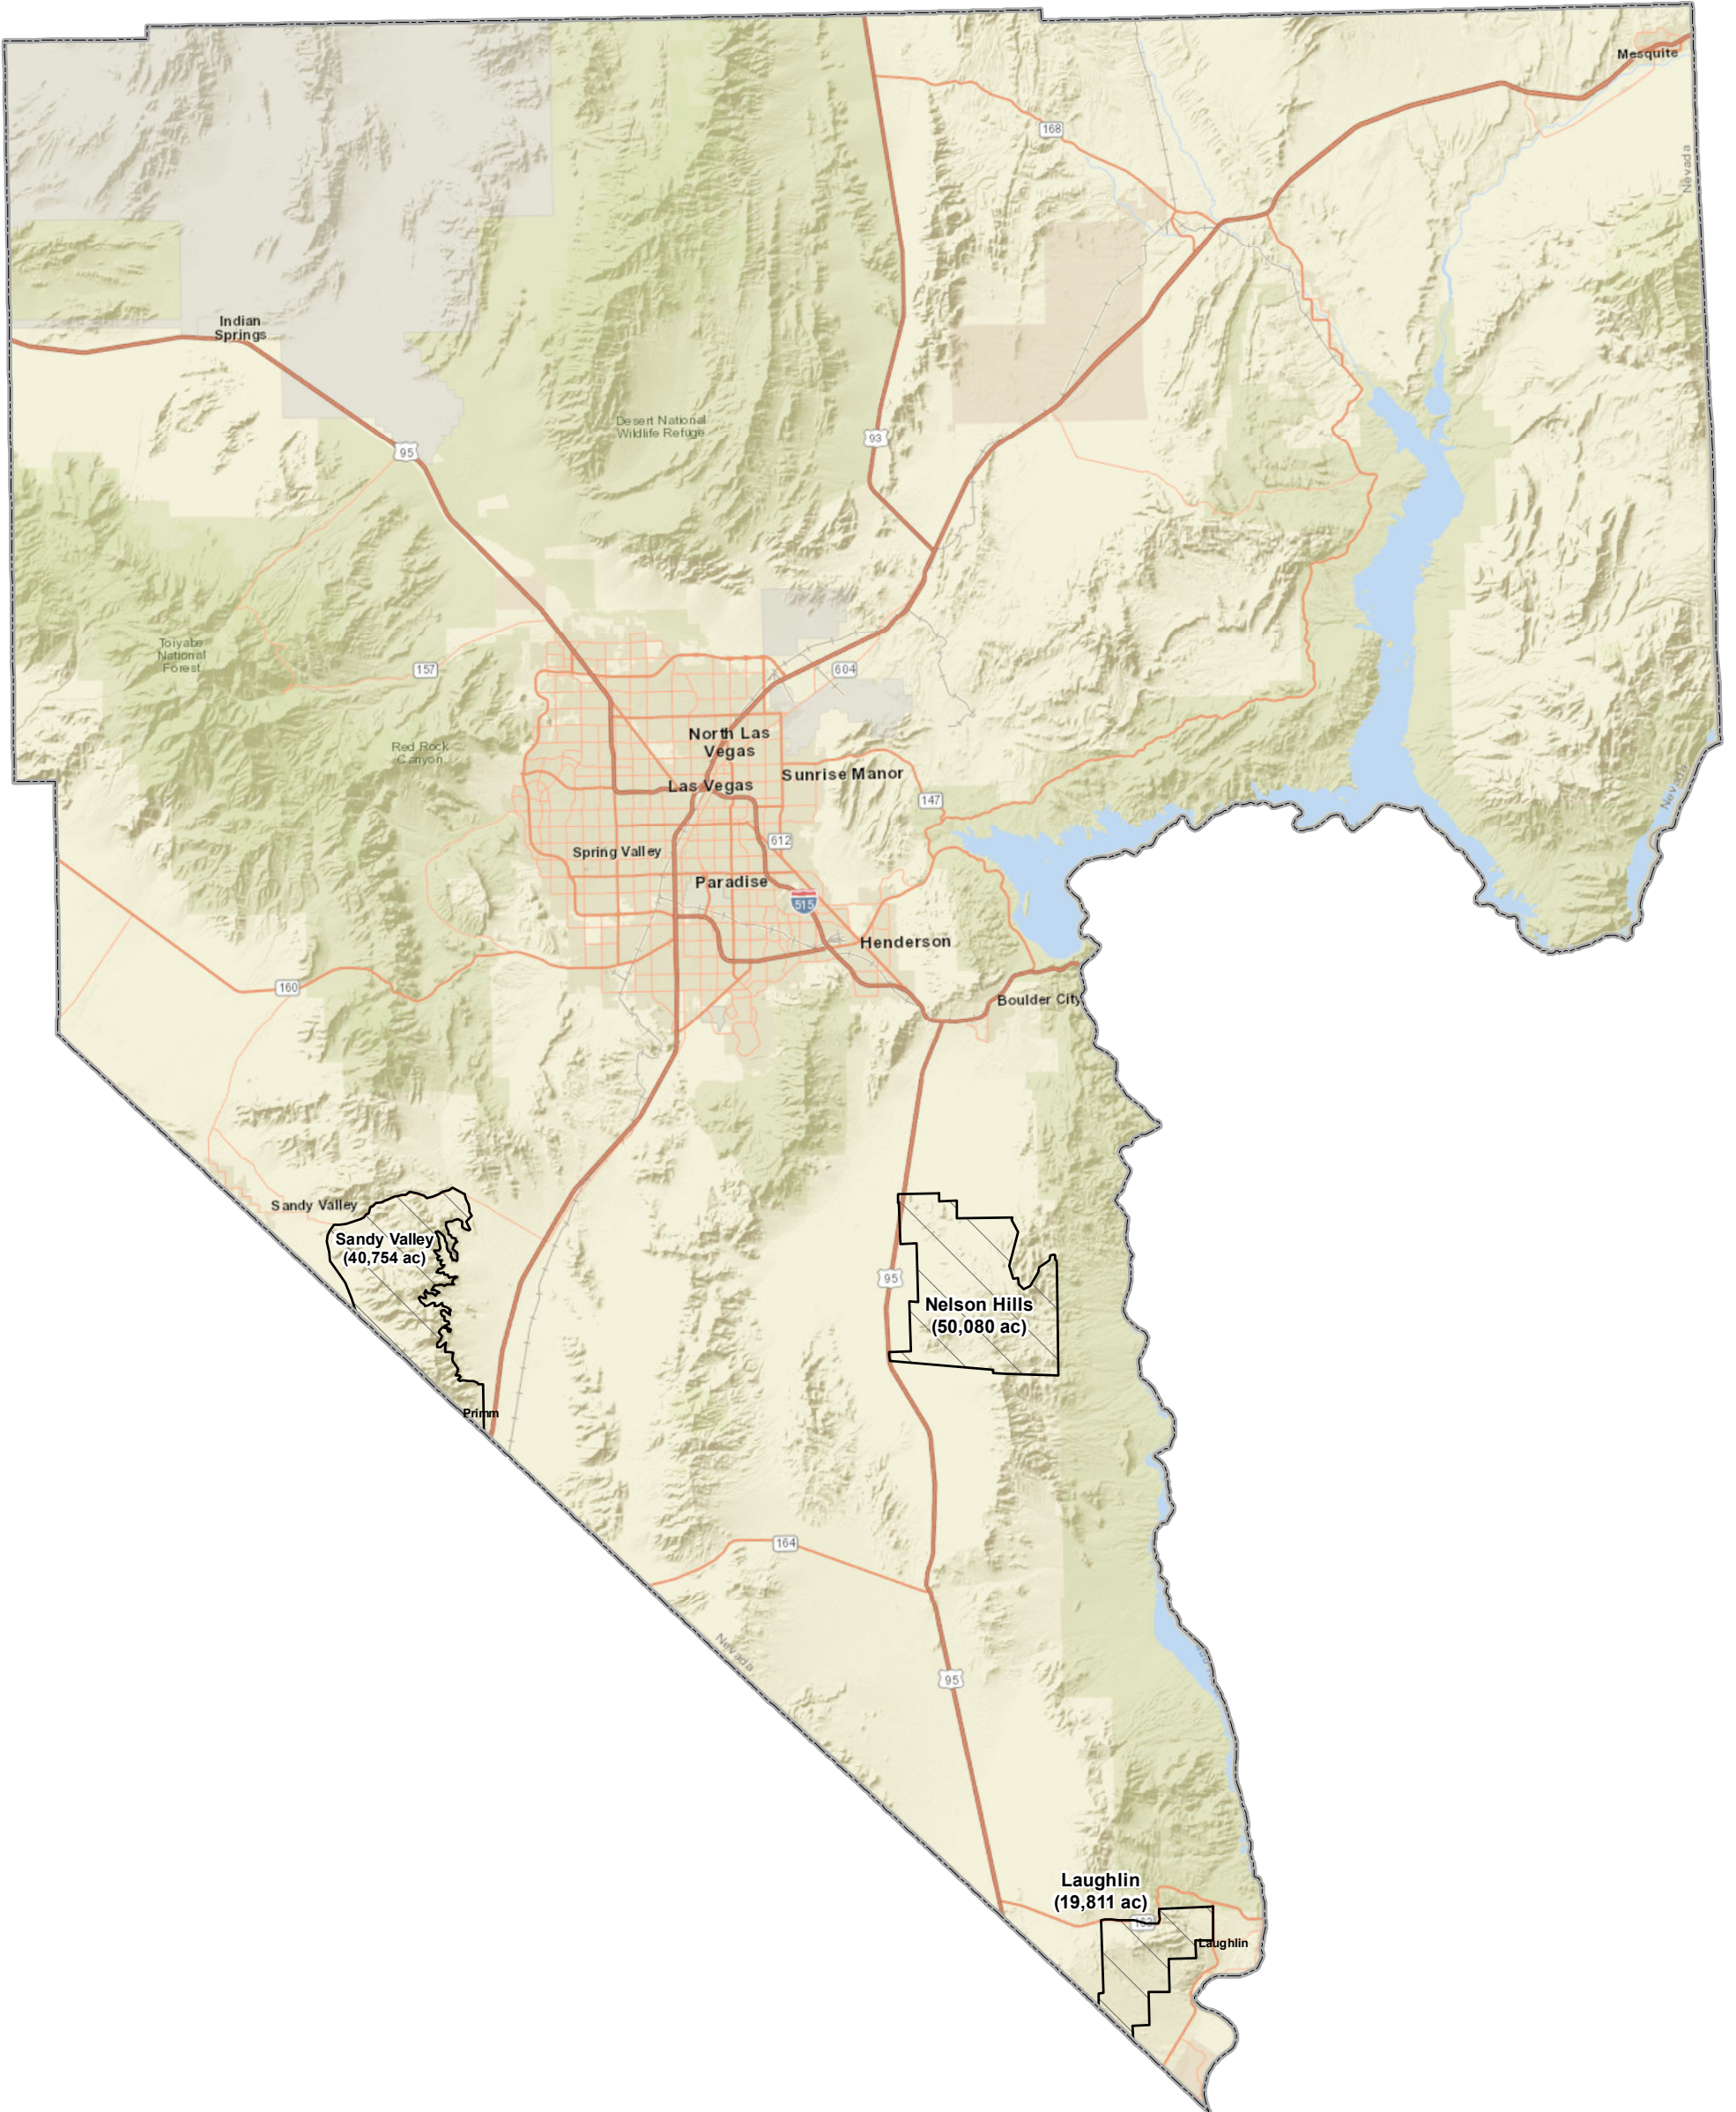

Proposed Nelson Hills, Sandy Valley, and Laughlin OHV Recreation Areas February 19, 2019

 OHV Areas (~110,645 Acres)

 Clark County Boundary

0 5 10 20
Miles